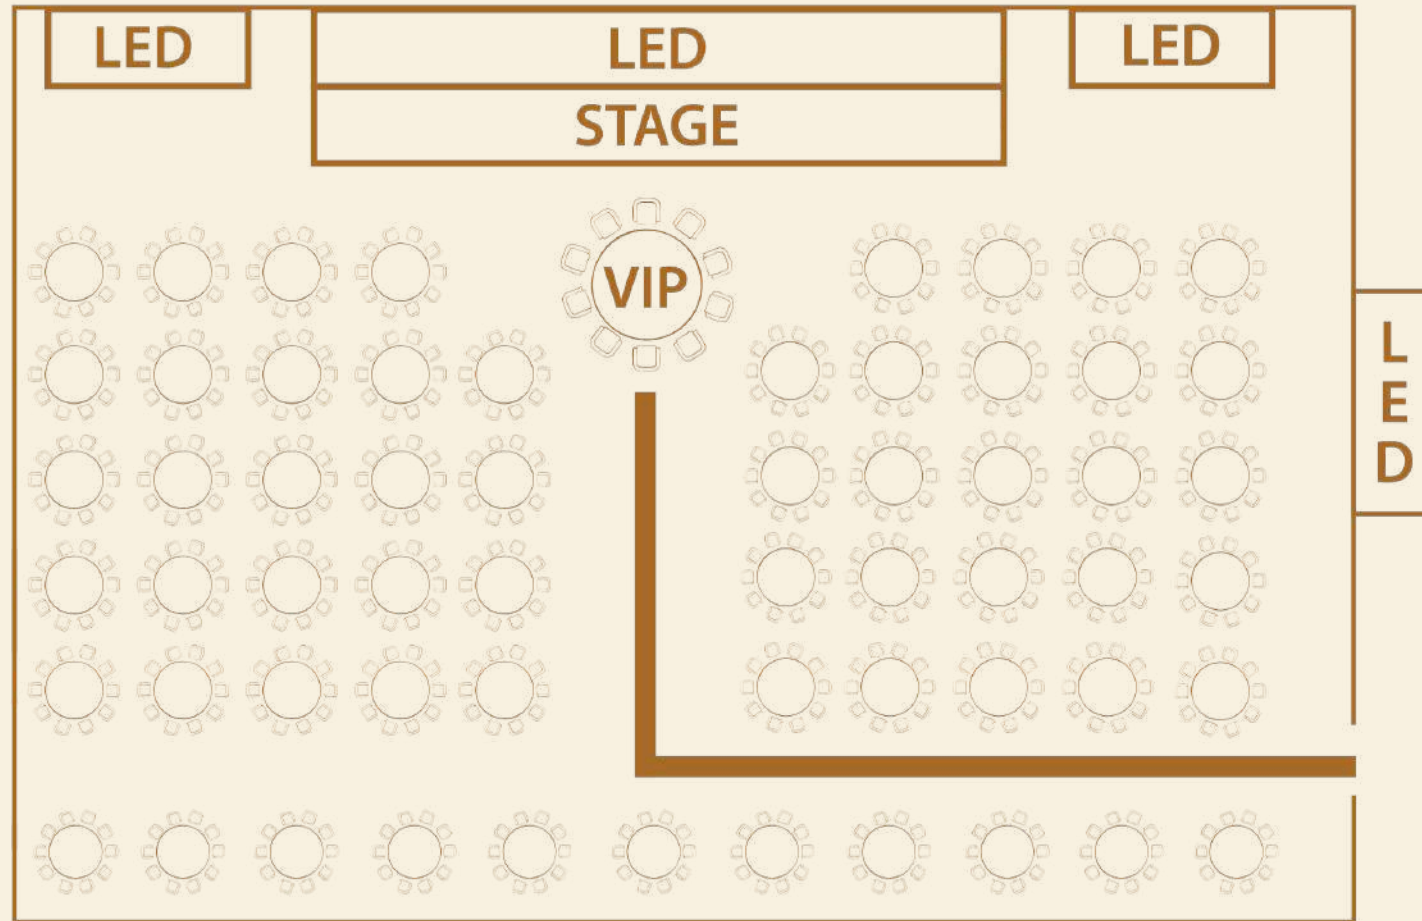

Venue Capacity

Hall 1 & 5
(500-700 PAX)

Hall 2
(300-350 PAX)

Hall 6
(400-600 PAX)

Hall 7,8,9
(300-400 PAX)