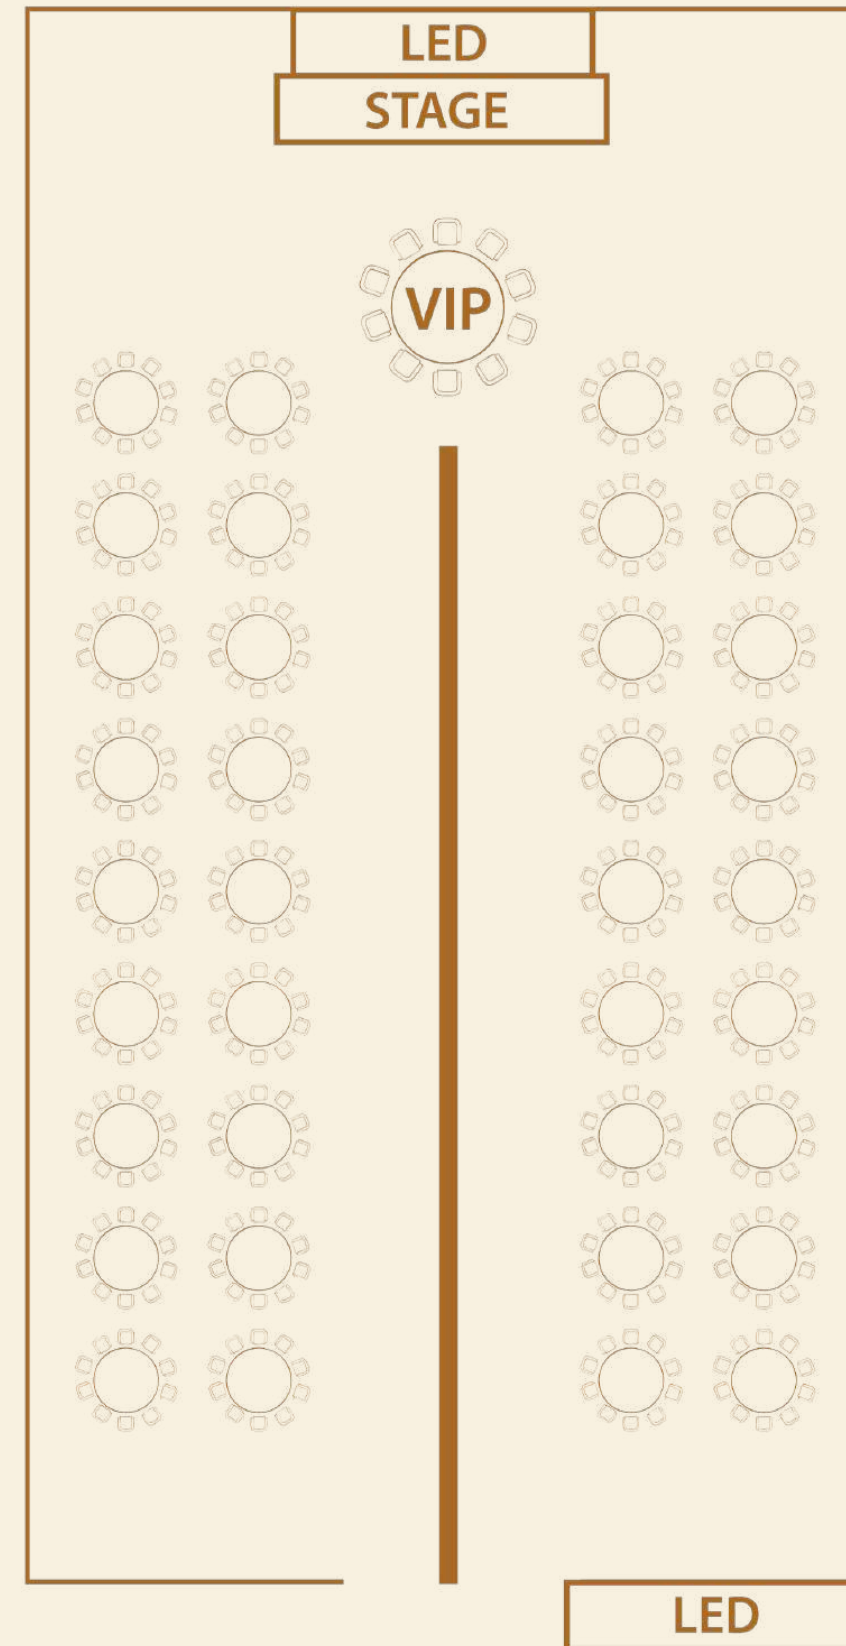

Venue Capacity

Hall 1 & 5
(500-700 PAX)

Hall 2
(300-350 PAX)

Hall 6
(400-600 PAX)

Hall 7,8,9
(300-400 PAX)