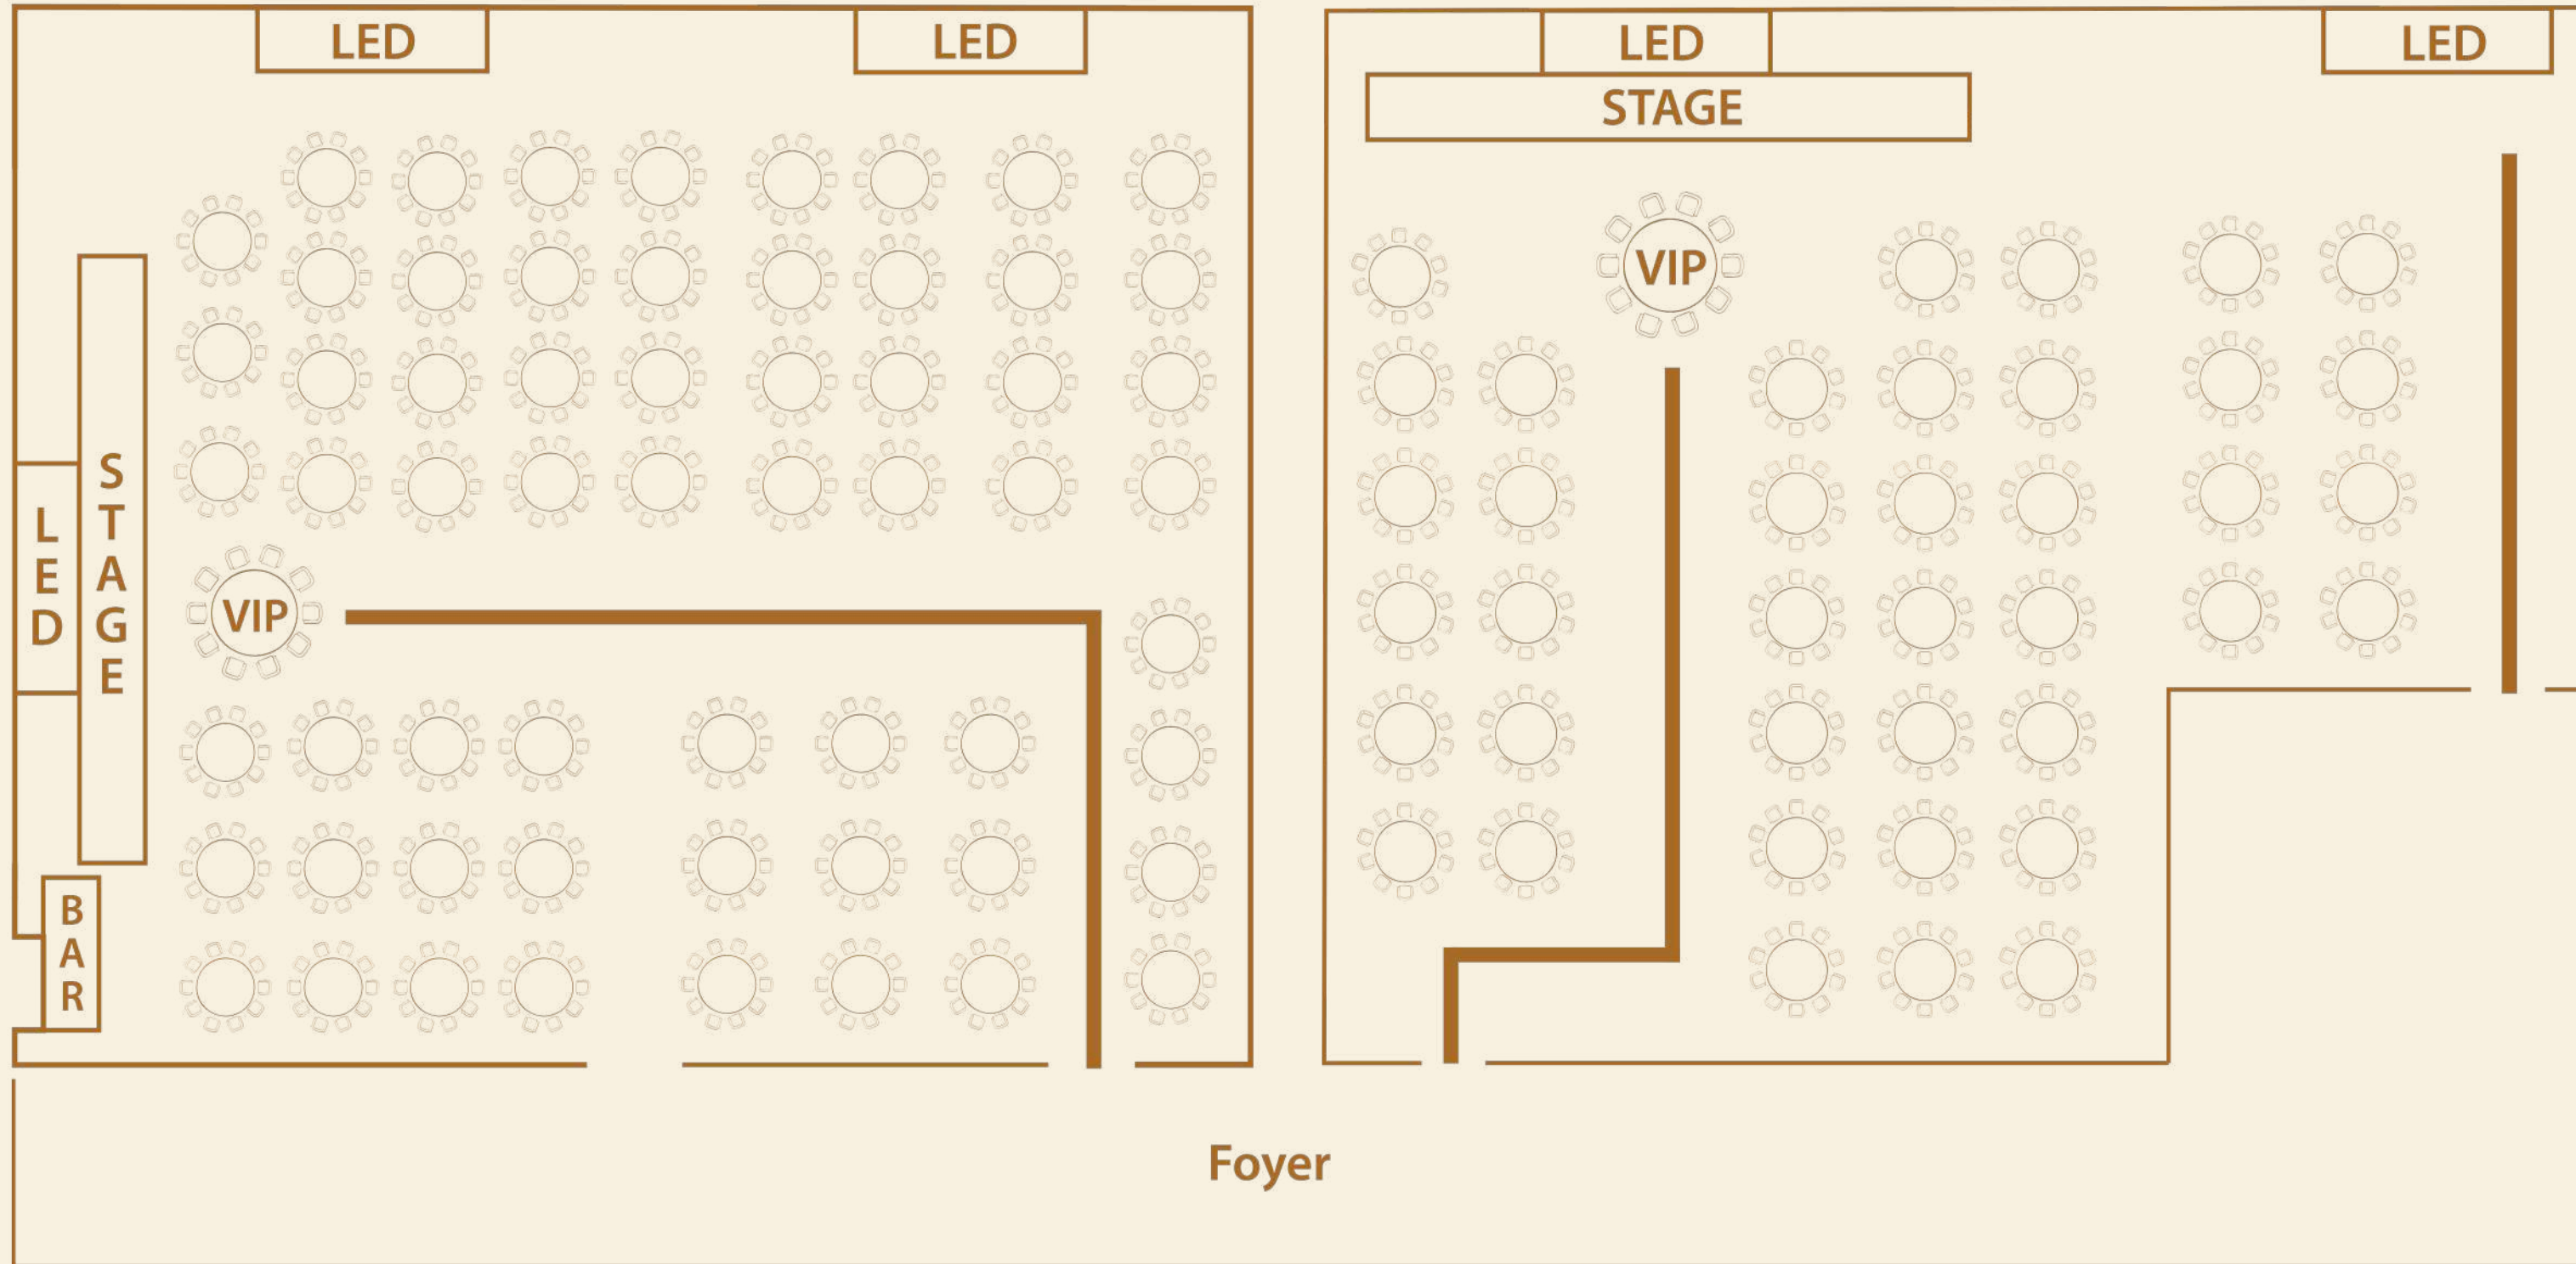

Venue Capacity

Hall 1 & 2
(600 PAX)

HALL 3 & 5
(400 PAX)

Venue Capacity

Signature Ballroom
(500 PAX)