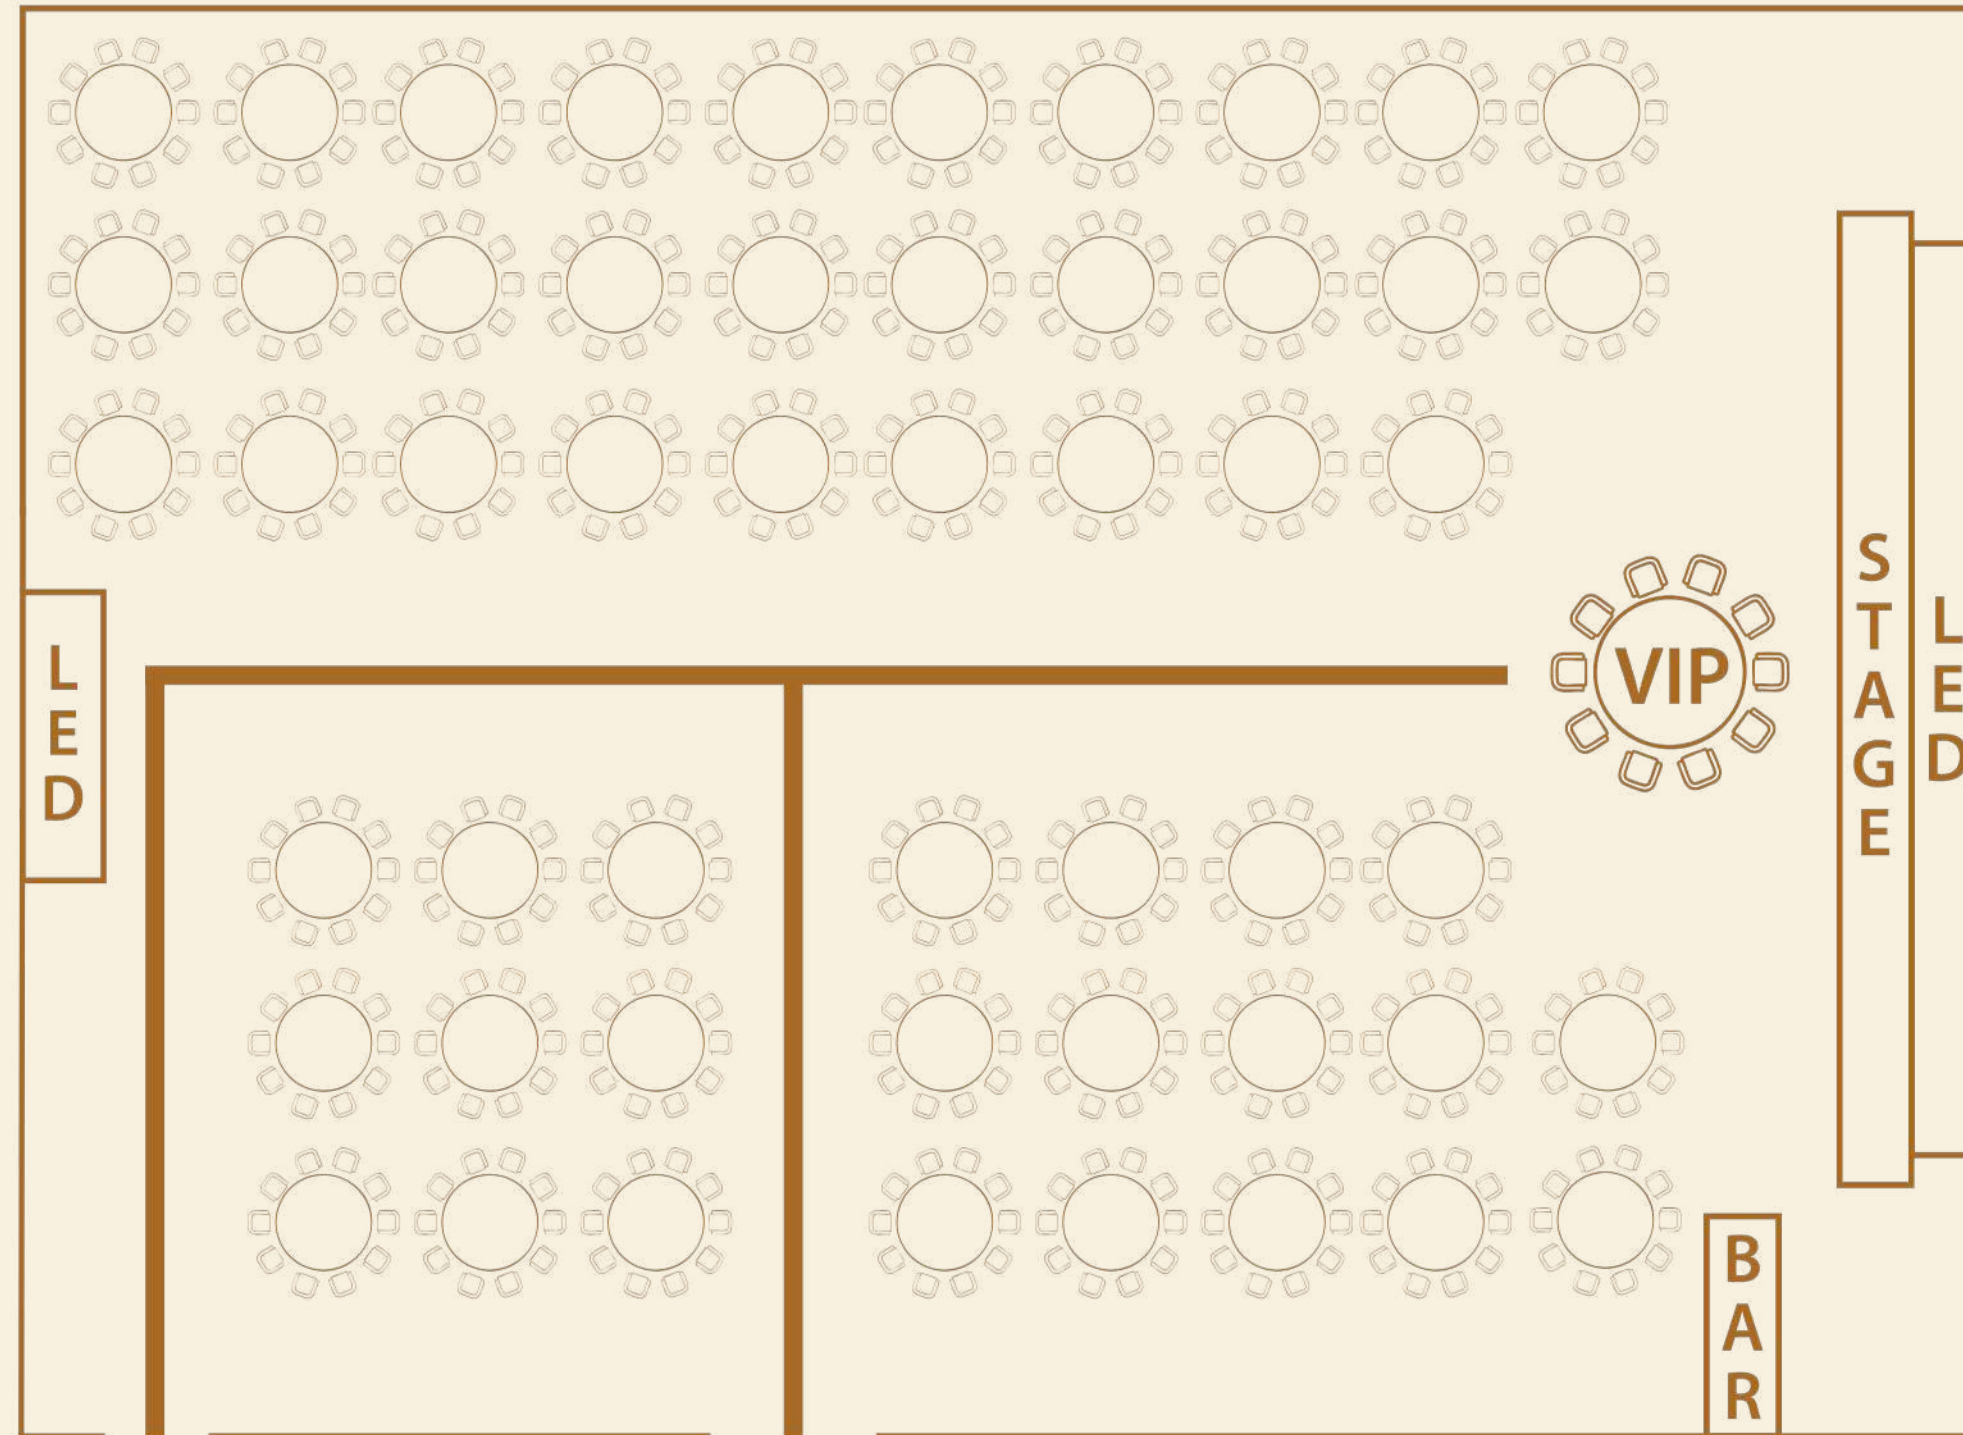

Venue Capacity

Hall 1 & 2
(600 PAX)

HALL 3 & 5
(400 PAX)

Venue Capacity

Signature Ballroom
(500 PAX)