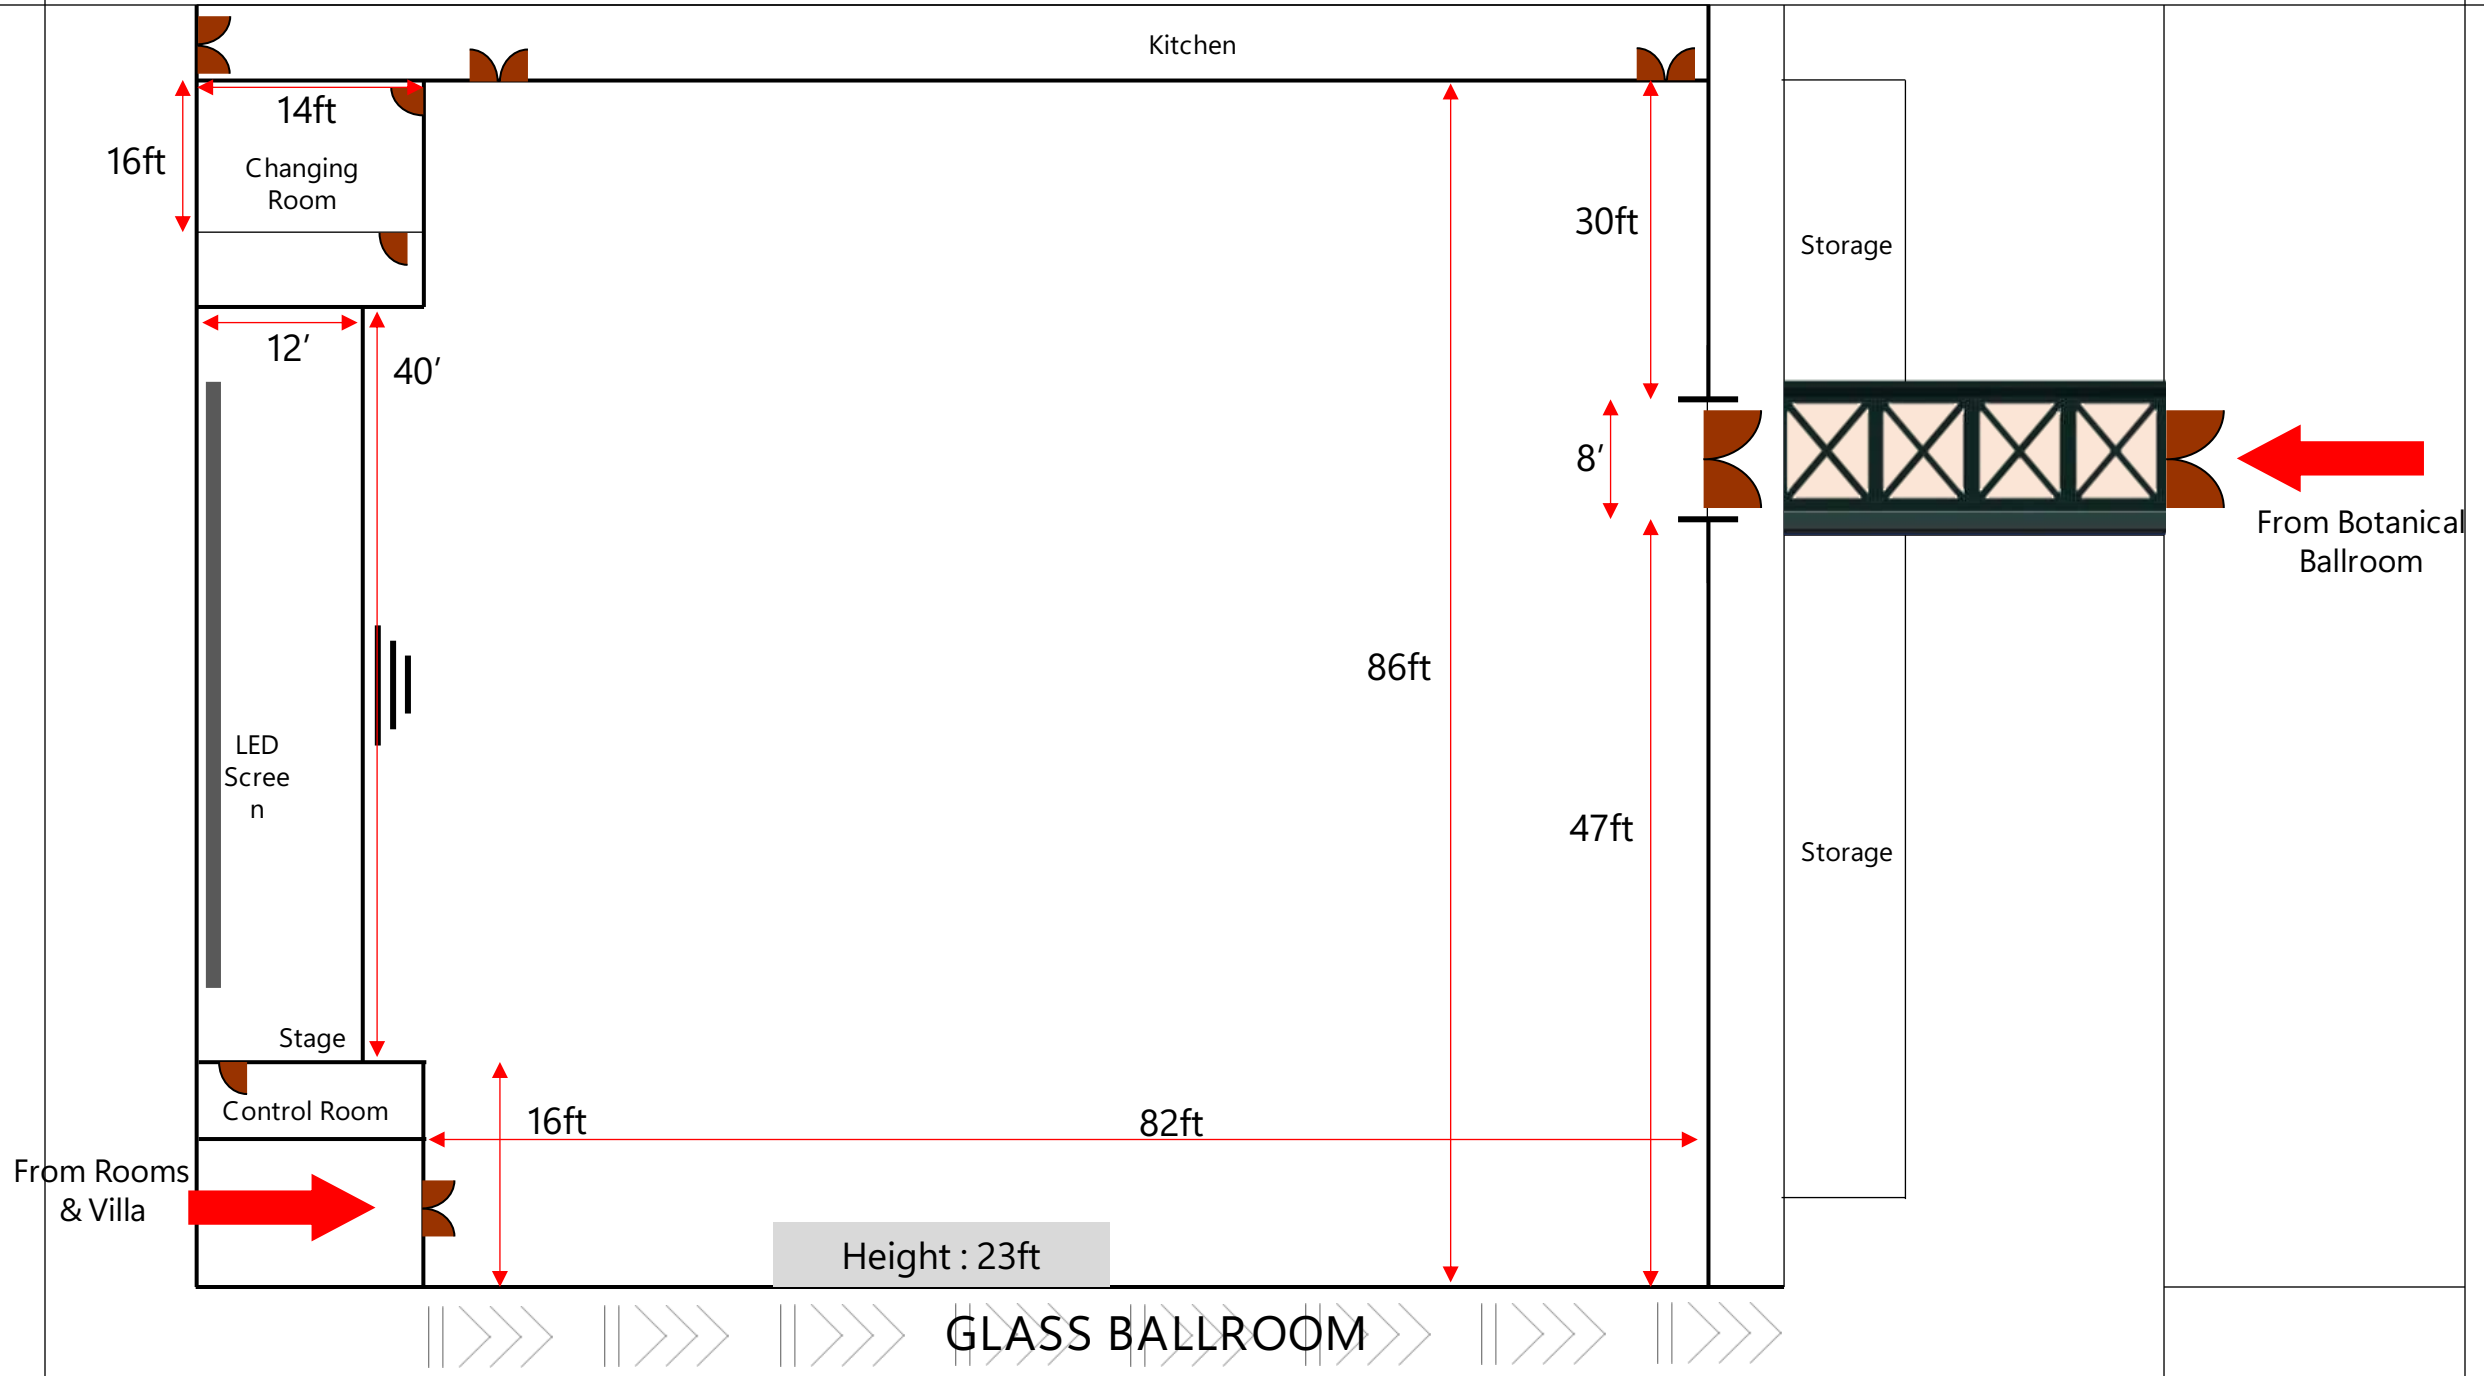

Stage

126ft

7ft

Entrance

21ft

87ft

Height : 24ft

Height : 18ft

Exit Door

Exit Door

BOTANICAL BALLROOM

Kitchen

14ft

Changing Room

16ft

12'

40'

LED Screen

Stage

Control Room

16ft

82ft

Height : 23ft

GLASS BALLROOM

30ft

8'

86ft

47ft

Storage

Storage

From Botanical Ballroom

From Rooms & Villa