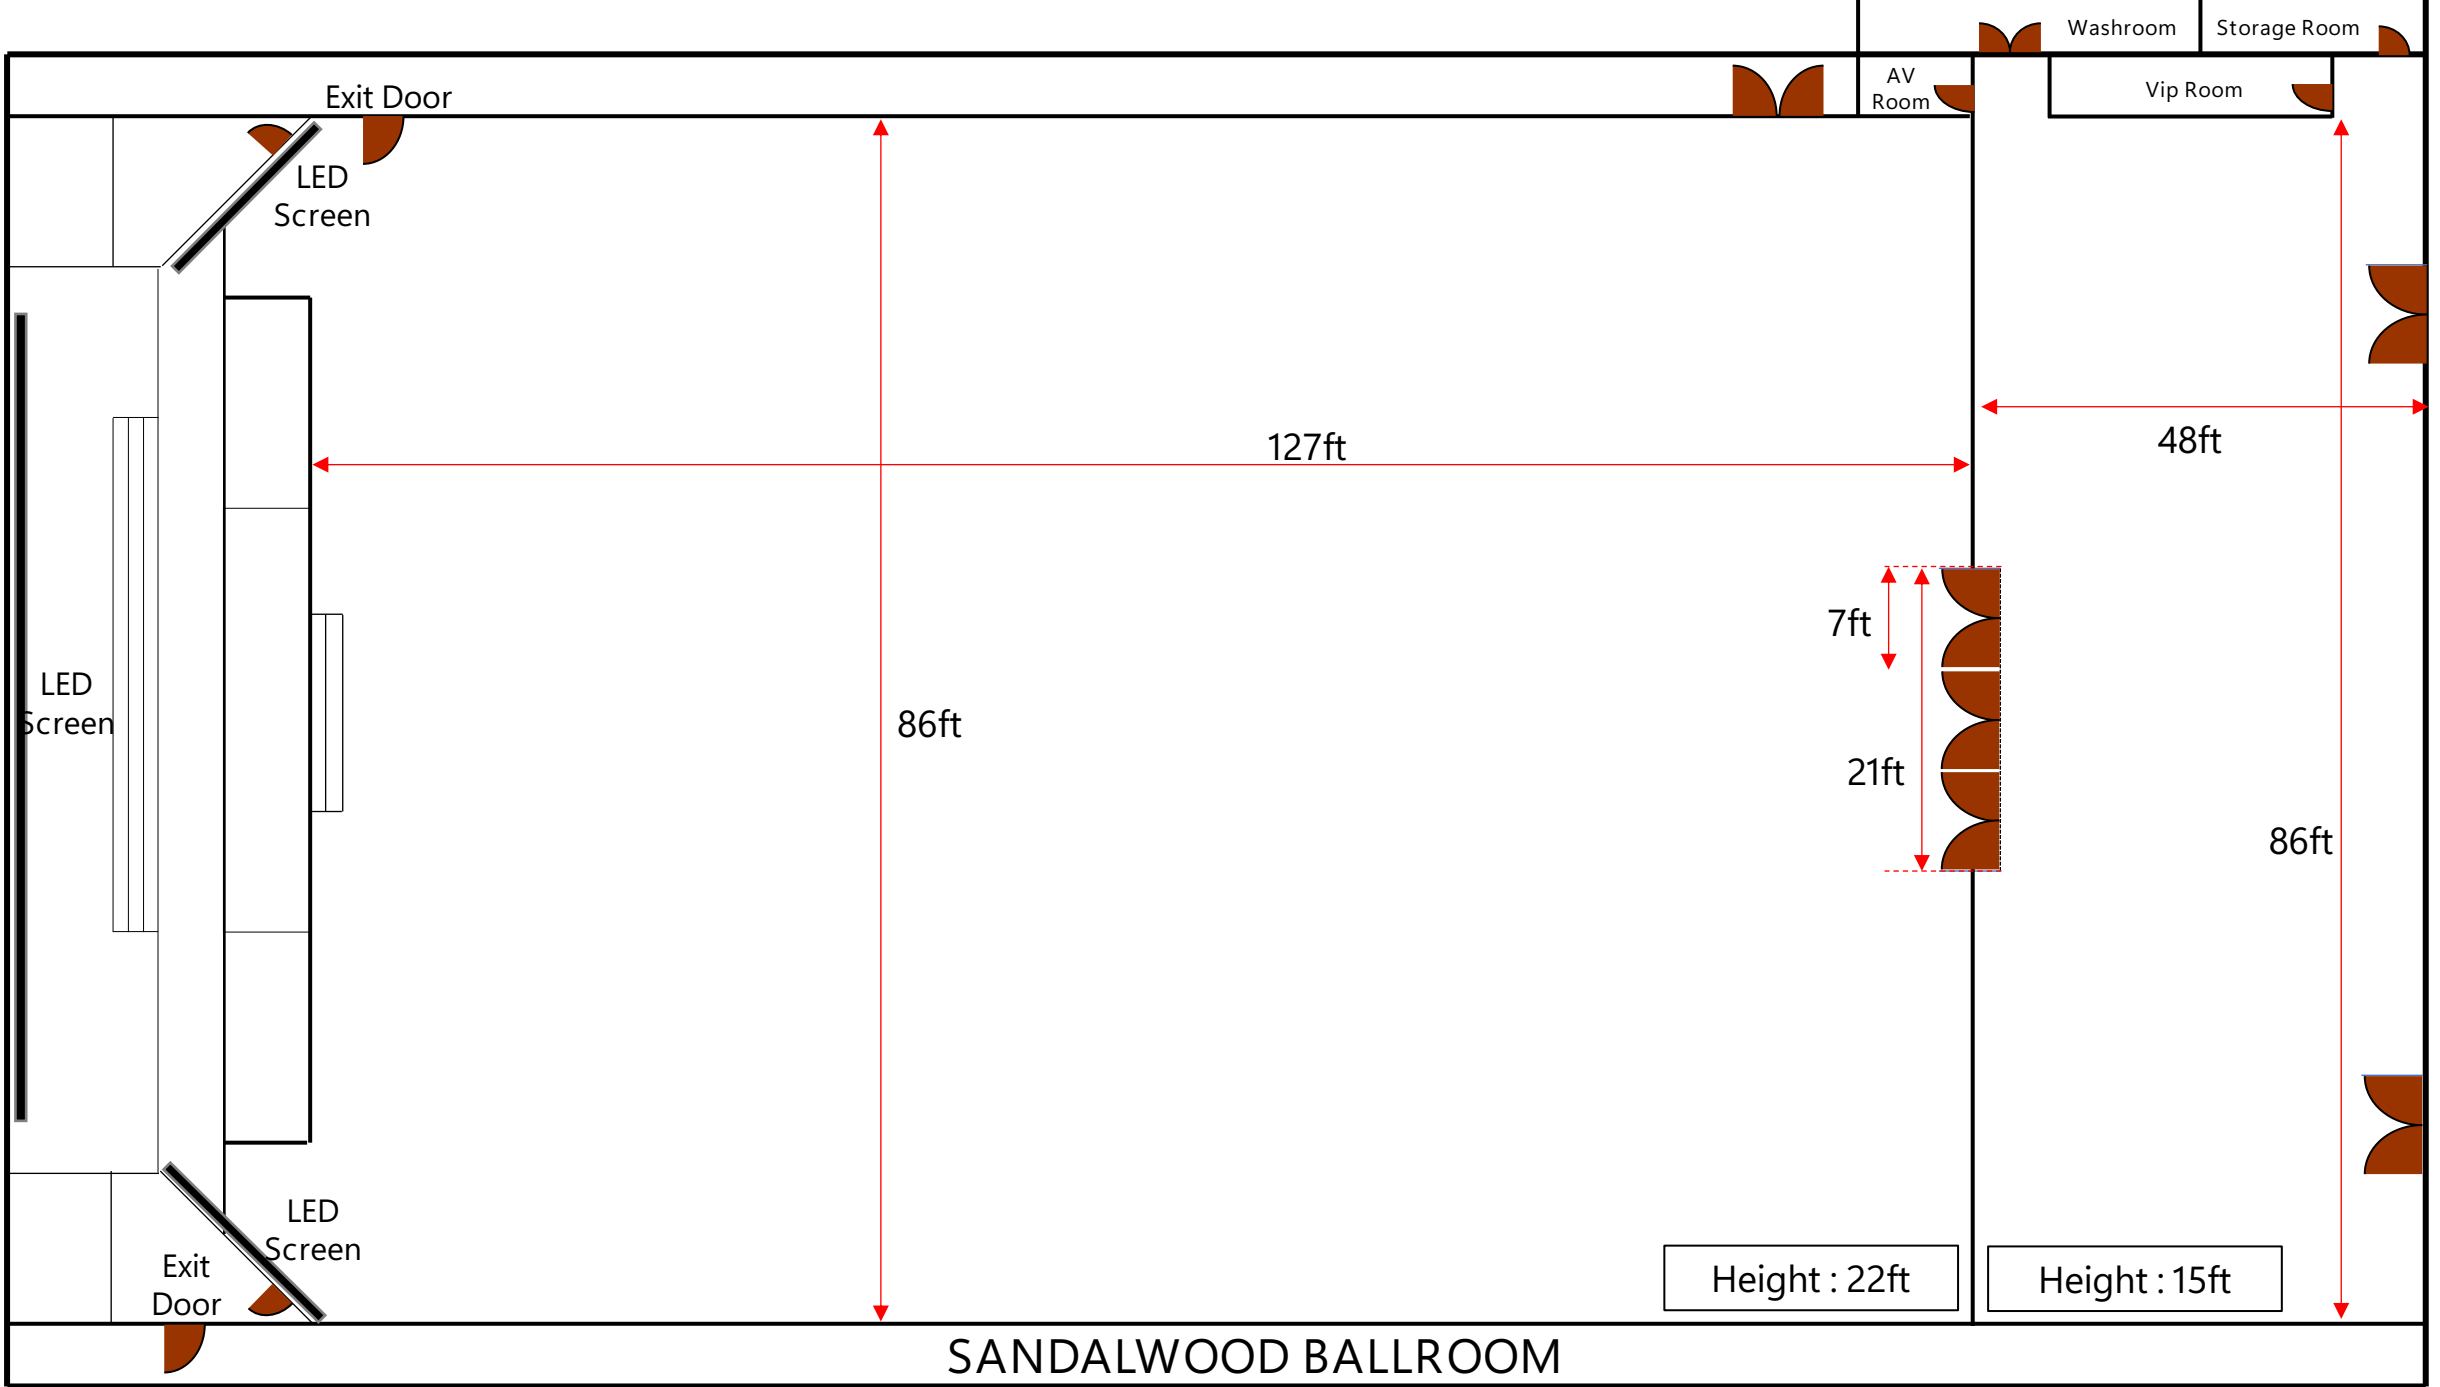

Stage

126ft

7ft

Entrance

21ft

87ft

Height : 24ft

Height : 18ft

Exit Door

Exit Door

BOTANICAL BALLROOM

Kitchen

14ft

Changing Room

16ft

12'

40'

LED Screen

Stage

Control Room

16ft

82ft

Height : 23ft

GLASS BALLROOM

30ft

8'

86ft

47ft

Storage

Storage

From Botanical Ballroom

From Rooms & Villa